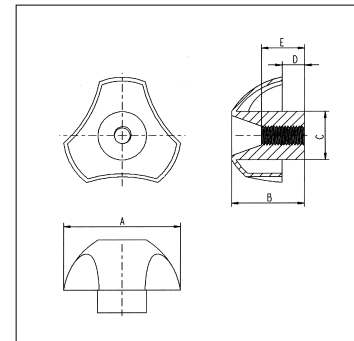

Sterngriffe

offene Ausführung

Star knobs with open bush

Material: PA
Standardfarben: schwarz

material: Polyamid
presetcolors: black

Gruppe HDO

www.ftk-plastik.ru

Best.-Nr.	Griff-Ø Gesamthöhe		Schaft-Ø C in mm	Schafthöhe D in mm	Gewindetiefe		VE* max./min.
	A in mm	B in mm			Gewinde	E in mm	
8990501	25,0	16,0	12,0	5,0	M 6	11,0	500/100
8990502	32,0	20,0	15,0	6,0	M 6	14,0	500/100
8990503	40,0	25,0	17,0	8,0	M 6	14,0	500/100
8990504	40,0	25,0	17,0	8,0	M 8	14,0	500/100
8990505	40,0	25,0	17,0	8,0	M 10	14,0	500/100
8990506	50,0	31,0	19,0	9,0	M 8	14,0	500/100
8990507	50,0	31,0	19,0	9,0	M 10	14,0	500/100
8990508	63,0	39,0	26,0	12,0	M 10	23,0	500/100
8990509	63,0	39,0	26,0	12,0	M 12	23,0	500/100

* VE = Verpackungseinheit; wir liefern auch Kleinstmengen; siehe Mindestverpackungseinheit (VE max./min.); alle Maße in mm · all measures in mm; VE = packing unit

Gleiter/
Stopfen

Kappen

Abdeckungen

Gleitelemente

Stellschrauben/
Gewindebuchsen

Höhenversteller

Lagerbuchsen/
Distanzstücke

Schutzelemente

Diverse Möbel-
beschläge

Verbindungs-
elemente

Bedienelemente

Kabelmanagement