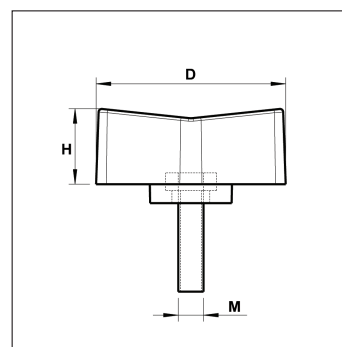

Flügelschrauben

Wing screws

Material: PA/Stahl
Standardfarben: schwarz

material: Polyamide/Steel
presetcolors: black

Gruppe HMC

www.ftk-plastik.ru

Best.-Nr.	Flügel-Ø D mm	Flügelhöhe H mm	Gewindebolzen M	VE* max./min.
IFI04012	30,0	7,0	M 4x12/13	500
IFI05010	30,0	7,0	M 5x10	500
IFI05015	30,0	7,0	M 5x15	500
IFI05019	30,0	7,0	M 5x19	500
IFI05024	30,0	7,0	M 5x24	500
IFI05029	30,0	7,0	M 5x29	500
IFI05034	30,0	7,0	M 5x34	500
IFI05039	30,0	7,0	M 5x39	500
IFI05049	30,0	7,0	M 5x49	500
IFI06010	30,0	7,0	M 6x10	500
IFI06012	30,0	7,0	M 6x12	500
IFI06014	30,0	7,0	M 6x14	500
IFI06016	30,0	7,0	M 6x16	500
IFI06020	30,0	7,0	M 6x20	500
IFI06023	30,0	7,0	M 6x23	500
IFI06028	30,0	7,0	M 6x28	500
IFI06033	30,0	7,0	M 6x33	500
IFI06038	30,0	7,0	M 6x38	500
IFI06043	30,0	7,0	M 6x43	500
IFI06048	30,0	7,0	M 6x48	500
IFI06053	30,0	7,0	M 6x53	500
IFI06058	30,0	7,0	M 6x58	500

Gleiter/
Stopfen

Kappen

Abdeckungen

Gleitelemente

Stellschrauben/
Gewindebuchsen

Höhenversteller

Lagerbuchsen/
Distanzstücke

Schutzelemente

Diverse Möbel-
beschläge

Verbindungs-
elemente

Bedienelemente

Kabelmanagement

* VE = Verpackungseinheit; wir liefern auch Kleinstmengen; siehe Mindestverpackungseinheit (VE max./min.); alle Maße in mm - all measures in mm; VE = packing unit