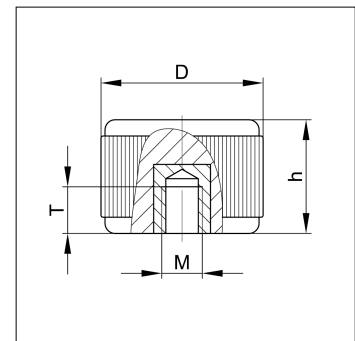

Handräder

Star knobs with brass bushes

Material: PA/Messing
Standardfarben: schwarz

material: Polyamide/brass
presetcolors: black

Gruppe HRD

www.ftk-plastik.ru

Best.-Nr.	Griff-Ø D in mm	Gewinde M	Tiefe T in mm	Höhe h mm	VE* max./min.
T1196001	40	M 6	10	28	
T1196002	40	M 8	14	28	
T1196003	40	M 10	17	28	

Gleiter/
Stopfen

Kappen

Abdeckungen

Gleitelemente

Stellschrauben/
Gewindebuchsen

Höhenversteller

Lagerbuchsen/
Distanzstücke

Schutzelemente

Diverse Möbel-
beschläge

Verbindungs-
elemente

Bedienelemente

Kabelmanagement