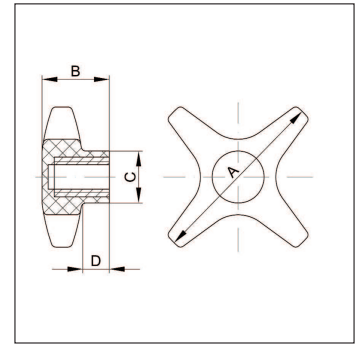

Kreuzgriffe

Hand knobs with bush