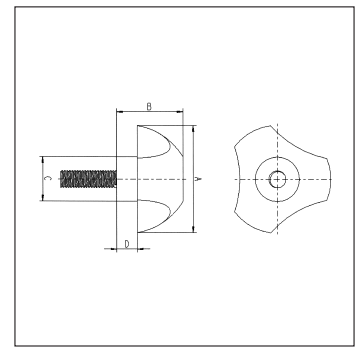

Sterngriffe

Star knobs with threaded bolt

Material: PA/Stahl
Standardfarben: schwarz

material: Polyamide/Steel
presetcolors: black

Gruppe HDB

www.ftk-plastik.ru

| Best.-Nr. | Griff-Ø A in mm | Gesamthöhe B in mm | Schaft-Ø C in mm | Schafthöhe D in mm | Gewinde | VE* max./min. |
|-----------|--------------------|-----------------------|---------------------|-----------------------|---------|------------------|
| 76732501 | 25,0 | 16,0 | 12,0 | 5,0 | M 4x15 | 500/100 |
| 76732502 | 25,0 | 16,0 | 12,0 | 5,0 | M 5x18 | 500/100 |
| 76732503 | 25,0 | 16,0 | 12,0 | 5,0 | M 6x20 | 500/100 |
| 76733201 | 32,0 | 20,0 | 15,0 | 6,0 | M 6x10 | 500/100 |
| 76733202 | 32,0 | 20,0 | 15,0 | 6,0 | M 6x20 | 500/100 |
| 76733203 | 32,0 | 20,0 | 15,0 | 6,0 | M 6x30 | 500/100 |
| 76733204 | 32,0 | 20,0 | 15,0 | 6,0 | M 8x27 | 500/100 |
| 76734001 | 40,0 | 25,0 | 17,0 | 8,0 | M 6x15 | 500/100 |
| 76734002 | 40,0 | 25,0 | 17,0 | 8,0 | M 6x20 | 500/100 |
| 76734003 | 40,0 | 25,0 | 17,0 | 8,0 | M 6x30 | 500/100 |
| 76734004 | 40,0 | 25,0 | 17,0 | 8,0 | M 6x40 | 500/100 |
| 76734005 | 40,0 | 25,0 | 17,0 | 8,0 | M 8x20 | 500/100 |
| 76734006 | 40,0 | 25,0 | 17,0 | 8,0 | M 8x33 | 500/100 |
| 76734007 | 40,0 | 25,0 | 17,0 | 8,0 | M 8x47 | 500/100 |
| 76734008 | 40,0 | 25,0 | 17,0 | 8,0 | M 10x20 | 500/100 |
| 76734009 | 40,0 | 25,0 | 17,0 | 8,0 | M 10x33 | 500/100 |
| 76734010 | 40,0 | 25,0 | 17,0 | 8,0 | M 10x44 | 500/100 |
| 76735001 | 50,0 | 31,0 | 19,0 | 9,0 | M 8x15 | 500/100 |
| 76735002 | 50,0 | 31,0 | 19,0 | 9,0 | M 8x27 | 500/100 |
| 76735003 | 50,0 | 31,0 | 19,0 | 9,0 | M 8x40 | 500/100 |
| 76735004 | 50,0 | 31,0 | 19,0 | 9,0 | M 10x33 | 500/100 |
| 76735005 | 50,0 | 31,0 | 19,0 | 9,0 | M 10x50 | 500/100 |
| 76736301 | 63,0 | 39,0 | 26,0 | 12,0 | M 10x33 | 500/100 |
| 76736302 | 63,0 | 39,0 | 26,0 | 12,0 | M 12x40 | 500/100 |