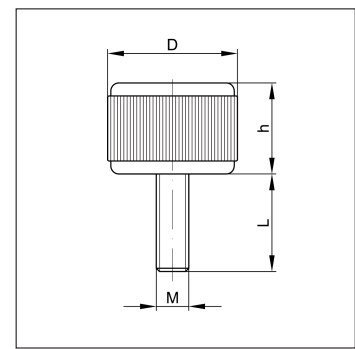

Handräder

Star knobs with threaded bolt

Material: PA/Stahl
Standardfarben: schwarz

material: Polyamid/Steel
presetcolors: black

Gruppe HRC

www.ftk-plastik.ru

Best.-Nr.	Griff-Ø D in mm	Gewinde MxL mm	Höhe h mm	VE* max./min.
T1196021	40	M 6x15	28	
T1196022	40	M 6x30	28	
T1196023	40	M 6x40	28	
T1196024	40	M 8x15	28	
T1196025	40	M 8x30	28	
T1196026	40	M 8x47	28	
T1196027	40	M 10x20	28	
T1196028	40	M 10x30	28	
T1196029	40	M 10x40	28