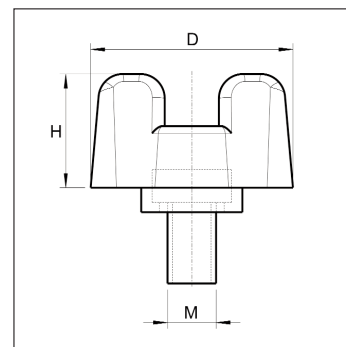

Flügelschrauben

Wing screws

Material: PA/Stahl
Standardfarben: schwarz

material: Polyamide/Steel
presetcolors: black

Gruppe HMB

www.ftk-plastik.ru

Best.-Nr.	Flügel-Ø D mm	Flügelhöhe H mm	Gewindebolzen M	VE*	
				max./min.	
IFB04008	25,0	13,0	M 4x10	500	
IFB04012	25,0	13,0	M 4x12/13	500	
IFB04016	25,0	13,0	M 4x16	500	
IFB04020	25,0	13,0	M 4x20	500	
IFB04025	25,0	13,0	M 4x25	500	
IFB04030	25,0	13,0	M 4x30	500	
IFB04040	25,0	13,0	M 4x40	500	
IFB04050	25,0	13,0	M 4x50	500	
IFB05010	25,0	13,0	M 5x10	500	
IFB05012	25,0	13,0	M 5x12	500	
IFB05016	25,0	13,0	M 5x16	500	
IFB05020	25,0	13,0	M 5x20	500	
IFB05025	25,0	13,0	M 5x25	500	
IFB05030	25,0	13,0	M 5x30	500	
IFB05035	25,0	13,0	M 5x35	500	
IFB05040	25,0	13,0	M 5x40	500	
IFB05050	25,0	13,0	M 5x50	500	
IFB06010	25,0	13,0	M 6x10	500	
IFB06012	25,0	13,0	M 6x12	500	
IFB06014	25,0	13,0	M 6x14	500	
IFB06016	25,0	13,0	M 6x16	500	
IFB06018	25,0	13,0	M 6x18	500	
IFB06020	25,0	13,0	M 6x20	500	
IFB06024	25,0	13,0	M 6x24	500	
IFB06030	25,0	13,0	M 6x30	500	
IFB06034	25,0	13,0	M 6x34	500	
IFB06039	25,0	13,0	M 6x39	500	
IFB06049	25,0	13,0	M 6x49/50	500