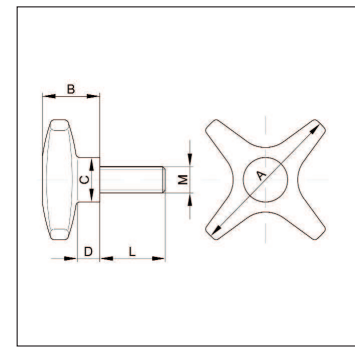

Kreuzgriffe

Hand knobs with threaded bolt

Material: PA/Stahl
Standardfarben: schwarz

material: Polyamide/Steel
presetcolors: black

Gruppe HSS

www.ftk-plastik.ru

Best.-Nr.	Griff-Ø A mm	Höhe B mm	Gewinde	Schaft-Ø C mm	Schafthöhe D mm	VE* max./min.
76744001	40,0	22,0	M 5x10	16,0	9,0	
76744002	40,0	22,0	M 5x15	16,0	9,0	
76744003	40,0	22,0	M 5x20	16,0	9,0	
76744004	40,0	22,0	M 5x25	16,0	9,0	
76744005	40,0	22,0	M 5x30	16,0	9,0	
76744006	40,0	22,0	M 6x10	16,0	9,0	
76744007	40,0	22,0	M 6x15	16,0	9,0	
76744008	40,0	22,0	M 6x20	16,0	9,0	
76744009	40,0	22,0	M 6x25	16,0	9,0	
76744010	40,0	22,0	M 6x30	16,0	9,0	
76744011	40,0	22,0	M 6x35	16,0	9,0	
76744012	40,0	22,0	M 6x40	16,0	9,0	
76744013	40,0	22,0	M 8x15	16,0	9,0	
76744014	40,0	22,0	M 8x20	16,0	9,0	
76744015	40,0	22,0	M 8x25	16,0	9,0	
76744016	40,0	22,0	M 8x30	16,0	9,0	
76744017	40,0	22,0	M 8x35	16,0	9,0	
76744018	40,0	22,0	M 8x40	16,0	9,0	
76746001	60,0	22,0	M 5x15	17,0	9,0	
76746002	60,0	22,0	M 6x10	17,0	9,0	
76746003	60,0	22,0	M 6x15	17,0	9,0	
76746004	60,0	22,0	M 6x20	17,0	9,0	
76746005	60,0	22,0	M 6x25	17,0	9,0	
76746006	60,0	22,0	M 6x30	17,0	9,0	
76746007	60,0	22,0	M 6x35	17,0	9,0	
76746008	60,0	22,0	M 6x40	17,0	9,0	
76746009	60,0	22,0	M 8x15	17,0	9,0	
76746010	60,0	22,0	M 8x20	17,0	9,0	
76746011	60,0	22,0	M 8x25	17,0	9,0	
76746012	60,0	22,0	M 8x30	17,0	9,0	
76746013	60,0	22,0	M 8x35	17,0	9,0	
76746014	60,0	22,0	M 8x40	17,0	9,0	
76746015	60,0	22,0	M 10x15	17,0	9,0	
76746016	60,0	22,0	M 10x20	17,0	9,0	
76746017	60,0	22,0	M 10x25	17,0	9,0	
76746018	60,0	22,0	M 10x30	17,0	9,0	
76746019	60,0	22,0	M 10x35	17,0	9,0	
76746020	60,0	22,0	M 10x40	17,0	9,0	

Gleiter/
Stopfen

Kappen

Abdeckungen

Gliederelemente

Stellschrauben/
Gewindebuchsen

Höhenversteller

Lagerbuchsen/
Distanzstücke

Schutzelemente

Diverse Möbel-
beschläge

Verbindungs-
elemente

Bedienelemente

Kabelmanagement