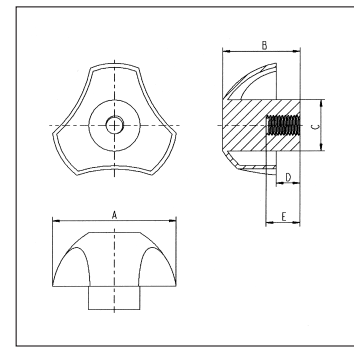

Sterngriffe

Star knobs with closed bush

Material: PA
Standardfarben: schwarz

material: Polyamid
presetcolors: black

Gruppe HDG

www.ftk-plastik.ru

Best.-Nr.	Griff-Ø Gesamthöhe		Schaft-Ø C in mm	Schafthöhe D in mm	Gewindetiefe		VE* max./min.
	A in mm	B in mm			Gewinde	E in mm	
8990401	25,0	16,0	12,0	5,0	M 4	8,0	500/100
8990402	25,0	16,0	12,0	5,0	M 5	9,0	500/100
8990403	25,0	16,0	12,0	5,0	M 6	10,0	500/100
8990404	32,0	20,0	15,0	6,0	M 5	9,0	500/100
8990405	32,0	20,0	15,0	6,0	M 6	10,0	500/100
8990406	40,0	25,0	17,0	8,0	M 6	10,0	500/100
8990407	40,0	25,0	17,0	8,0	M 8	14,0	500/100
8990408	40,0	25,0	17,0	8,0	M 10	17,0	500/100
8990409	50,0	31,0	19,0	9,0	M 8	14,0	500/100
8990410	50,0	31,0	19,0	9,0	M 10	17,0	500/100
8990411	63,0	39,0	26,0	12,0	M 10	17,0	500/100
8990412	63,0	39,0	26,0	12,0	M 12	19,0	500/100